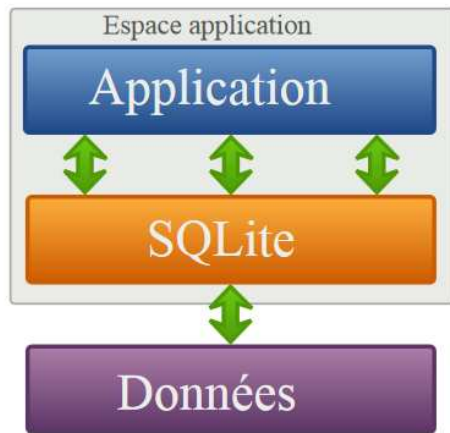

Modèle embarqué

CreateSQLiteDBObject
DestroySQLiteDBObject
SetSQLiteDBObjectCommitTimeout
SQLite_buildInsertCommand
SQLite_buildUpdateCommand
SQLite_errorCode
SQLite_execAggregateFunction
SQLite_execCustomQueryPlugin
SQLite_execDML
SQLite_execQuery
SQLite_fieldValueById
SQLite_fieldValueByName
SQLite_fieldValueIsNullById
SQLite_fieldValueIsNullByName
SQLite_freeRecordSet
SQLite_getFieldNamesFromTable
SQLite_lastErrorText
SQLite_nextRow
SQLite_pendingTransactionCount