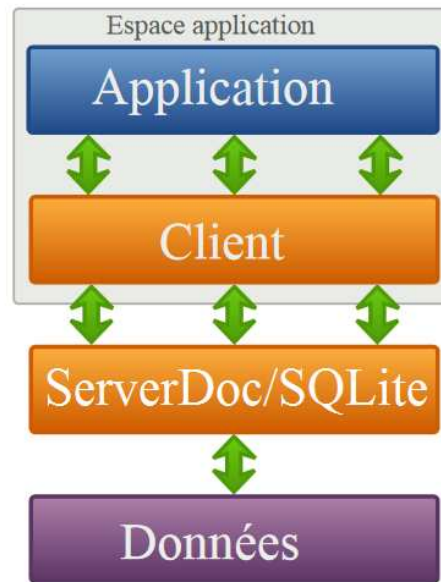

Modèle client-serveur